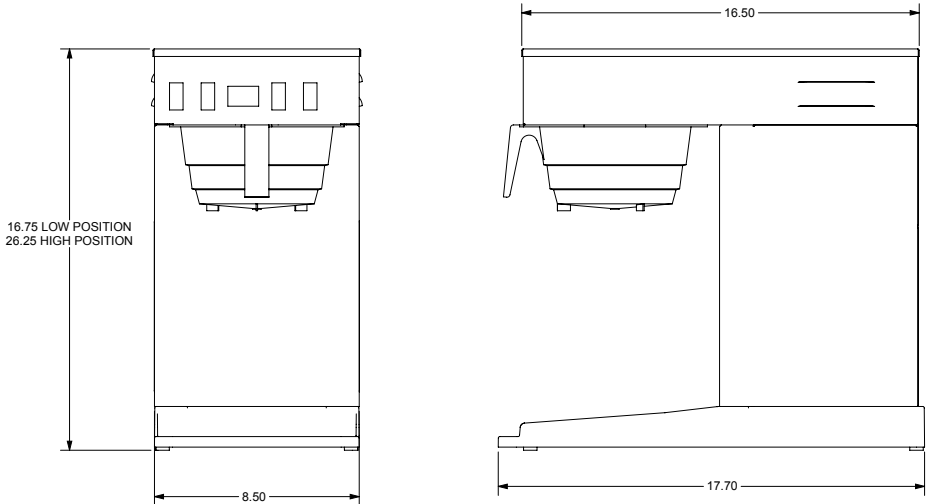

TELESCOPING SERIES

ACE - TS

Adjust it high for taller dispensers:

Higher Cabinet Clearance
26.25" H x 8.5" W 17.5" D
Basket Clearance: 19"

Adjust for the short dispensers:

Limited Counter Cabinet Clearance
16.75" H x 8.5" W 17.5" D
Basket Clearance: 9.5"

Telescoping Brewer

AP CONFIGURATION:

- Brews Into The 2.0L Up To 2.5L Vessels
- Brews Into The 1.9L Up To 2.5L Vessels
- Brews Into The 2.0L Up To 2.5L Vessels
- Brews Into The 2.2L KK Airpots.

LD CONFIGURATION:

- Brews Into The 2.5L Zojirushi AYA-E
- Brews Into The 1.9L Up To 3.8L ShurizJo Thermal Servers Without Base.
- Brews Into The 2.0L ShurizJo Airpot.

TD CONFIGURATION:

- Brews Into The 2.5L Zojirushi AYA-E with Base
- Brews Into The 1.9L & 2.5L Thermal Servers w/ Reg Base.
- Brews Into The 3.8L ShurizJo Thermal Servers Without Base.

Machine Height Basket Clearance in Inches

16.5 Minimum	9.5 Minimum
17.25	10
18.25	11
19.25	12
20.25	13
21.25	14
22.25	15
23.25	16
24.25	17
25.25	18
26.25 Maximum	19 Maximum

Additional Information

Part Number	Model	Height	Width	Depth	Volts	Watts	Amps	Ship Wt.
105600	ACE-TS, SHORT	VAR	8.5	17.5	USA / CAN 120 / 120	USA / CAN 1750 / 1400	USA / CAN 14.6 / 11.7	34